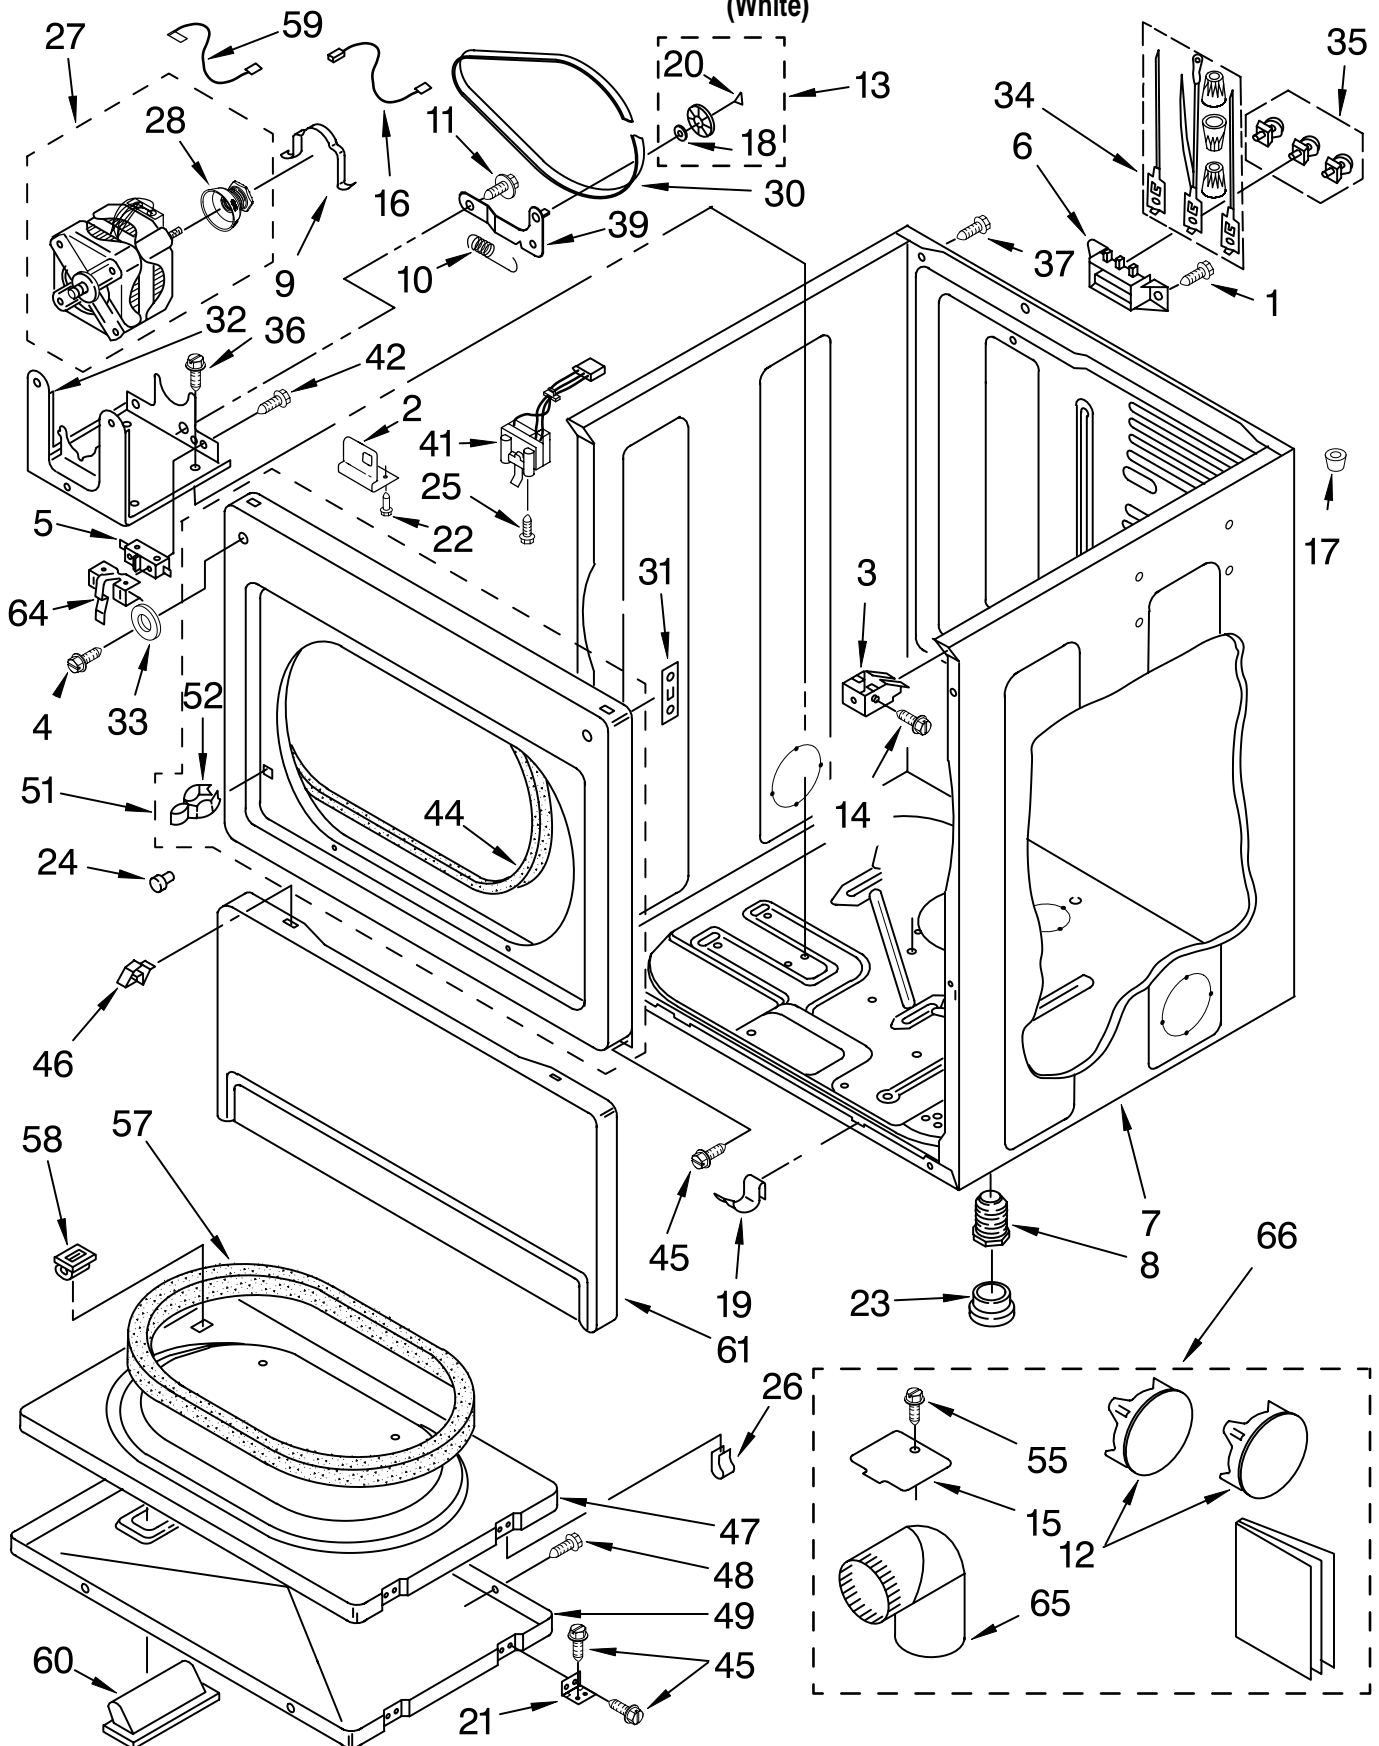

CABINET PARTS

For Model: CEM2760TQ0
(White)

FOR ORDERING INFORMATION REFER TO PARTS PRICE LIST

CABINET PARTS

For Model: CEM2760TQ0
(White)

Illus. No.	Part No.	DESCRIPTION	Illus. No.	Part No.	DESCRIPTION	Illus. No.	Part No.	DESCRIPTION
1	3393008	Screw, 10-16 x 1/2	22	63554	Rivet (2)	46	3388229	Retainer
2	3353948	Bracket, Lock	23	3391943	Boot, Foot	47	3392563	Door, Rear
3	3391846	Clip, Front Panel (2)	24	693152	Bumper	48	694091	Screw, 8-18 x 3/8
4	W10045050	Screw, 10-16 x 1/2	25	697773	Screw, 6-20 x 7/8	49	3387872	Door, Front
5	3394881	Switch, Broken Belt	26	3389249	Nut, "U" (4)	51	3393081	Front Panel
6	3397659	Block, Terminal	27	8538264	Motor Assembly (60 Hz.)	52	696144	Strike, Door
7	8310656	Cabinet	28	8066184	Pulley	55	693995	Screw, 8-18 x 3/8
8	3392100	Foot, Dryer (Plastic)	30	3387610	Belt, Drive	57	3390735	Seal, Door
	279810	Foot - Optional (Extended Length Package Of 2) (Not Included)	31	3390902	Clip, Door Hinge (2)	58	3392538	Catch, Door Assembly
9	660658	Clamp, Motor (2)	32	3387118	Bracket, Motor	59	3398948	Wire, Jumper
10	3387374	Spring, Idler	33	3392186	Washer	60	3389522	Handle, Door
11	3389420	Retainer, Idler	34	279318	Terminal, Brass & Tinned (3) (Includes Ill. 35)	61	697215	Panel, Toe
12	697750	Plug, Multivent	35	279393	Terminal Block Screw Kit (For Terminal Block)	64	8066120	Lever, Snap Switch
13	3388672	Pulley Assembly	36	3390663	Screw, 10-16 x 1/2	65	279731	4" - 90° Elbow
14	3391915	Screw, 10-16 x 1	37	8533974	Screw, 10-32 x 5/8	Optional Parts Not Included		
15	3394331	Plate, Cover	39	3388674	Bracket, Idler	Dryer Exhaust Kit		
16	3394081	Wire, Belt Switch	41	3406109	Door Switch Assembly	(For Side & Bottom Venting)		
17	356674	Cone, Wedge	42	98129	Screw, 6-20 x 1-1/16	66	279818	White
18	233520	Washer, Thurst	44	3387242	Seal, Front Panel			
19	297092	Clip (2)	45	342055	Screw, 8-18 x 1/2			
20	690997	Tri-Ring						
21	3389247	Hinge And Pin (2)						

FOR ORDERING INFORMATION REFER TO PARTS PRICE LIST